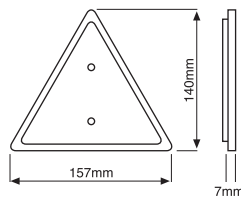

50AS

50CS

50RS

|                |  |
|----------------|--|
| <b>76AS</b>    | 2 Piece round, amber reflector with metal flange |
| <b>76CS</b>    | 2 Piece round, clear reflector with metal flange |
| <b>76RS</b>    | 2 Piece round, red reflector with metal flange   |
| <b>Size</b>    | 76mm OD (reflector), 93mm OD (base)              |
| <b>Lens</b>    | Acrylic  |
| <b>Base</b>    | ABS  |
| <b>Housing</b> | Galvanised steel                                 |

76AS

76CS

76RS

|               |                          |
|---------------|--------------------------|
| <b>TS-02R</b> | Red triangle reflector   |
| <b>TS-02Y</b> | Amber triangle reflector |
| <b>Size</b>   | 157mm x 157mm x 157mm    |
| <b>Lens</b>   | Acrylic                  |
| <b>Base</b>   | ABS                      |