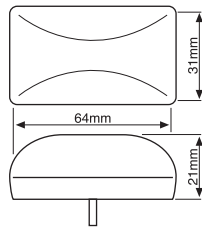

LED SEALED NUMBER PLATE LIGHTS

TL15LED

Lens, Housing

Mounting Bracket

4 White LED

Polycarbonate

ABS

TL15LED