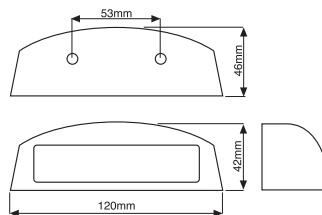

LED SEALED NUMBER PLATE LIGHTS

TL15LED

Lens, Housing

Mounting Bracket

4 White LED

Polycarbonate

ABS

TL31LED

Lens

Housing

12 White LED

Acrylic

ABS

TL31LED