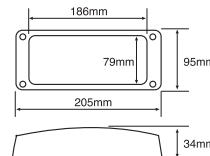

TL-45R-12

TL-45Y-12

TL-45B-12

Lens

Base

54 square LED with red dot lens
54 square LED with amber dot lens
54 square LED with blue dot lens
Polycarbonate
Stainless Steel