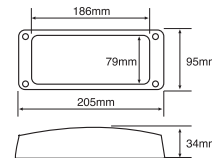

LED SEALED HIGH POWER STROBE LIGHTS

TL-L54VR1

TL-L54VY1

Size

Lens, Housing

27 square LED with red lens
27 square LED with amber lens
165mm x 57.9mm x 43.95mm
Polycarbonate
SUPPLIED WITH GASKET OR
STAINLESS STEEL FLANGE

TL-L54VR1

TL-L54VY1

TL-45RS-12

TL-45YS-12

TL-45BS-12

Lens

Base

54 square LED with red dot lens
54 square LED with amber dot lens
54 square LED with blue dot lens
Polycarbonate
Stainless Steel
CONNECT MASTER & SLAVE FOR
SIMULTANEOUS STROBE, UP TO 2 SLAVES
TO 1 MASTER