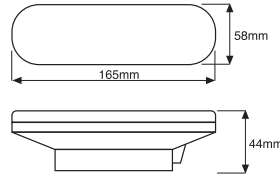

LED SEALED HIGH POWER STROBE LIGHTS

TL-L54VR1

TL-L54VY1

Size

Lens, Housing

27 square LED with red lens
27 square LED with amber lens
165mm x 57.9mm x 43.95mm
Polycarbonate
SUPPLIED WITH GASKET OR
STAINLESS STEEL FLANGE

TL-L54VR1

TL-L54VY1

TL-45RS-12

TL-45YS-12

TL-45BS-12

Lens

Base

54 square LED with red dot lens
54 square LED with amber dot lens
54 square LED with blue dot lens
Polycarbonate
Stainless Steel
CONNECT MASTER & SLAVE FOR
SIMULTANEOUS STROBE, UP TO 2 SLAVES
TO 1 MASTER