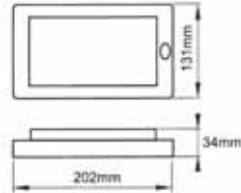

LED HIGH POWER INTERIOR LIGHTS

TL-211VW

Lens

Base

60 White LED with clear & diamond lens

Polycarbonate

ABS

TL-211VW

TL-213-12

Lens

Housing

22 LED with press on/off switch

Polycarbonate

ABS