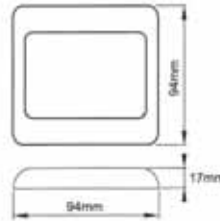

TL-213-12

Lens

Housing

22 LED with press on/off switch

Polycarbonate

ABS

TL-213-12

TL-217VS

102 White LED with clear lens 12V

102 White LED with clear lens 24V

360mm x 76mm x 44mm

Acrylic

Aluminium

TL-BM-12

TL-BM-24

LED HIGH POWER INTERIOR LIGHTS

TL-BL-12	165 White LED with clear lens 12V
TL-BL-24	165 White LED with clear lens 24V
Size	580mm x 76mm X 44mm
Lens	Acrylic
Housing	ABS

TL-BL-12

TL-BL-24

TL-102VW-V4	12 WATT high power LED
CJ102W-A3	220V high power LED
Size	590mm x 40mm x 20mm
Lens	Acrylic
Base	Aluminium

TL-102VW-V4

TL-103VW-5	120 White LED
Size	590mm x 40mm x 20mm
Lens	Acrylic
Base	Aluminium

TL-103VW-5