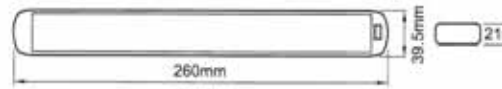

LED HIGH POWER INTERIOR LIGHTS

TL-217VL

Lens

Base

42 LED

Acrylic

Aluminium

TL-217VL

TL-217VXL

Lens

Base

54 LED

Acrylic

Aluminium