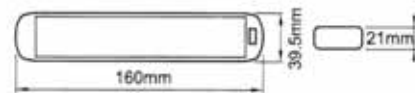

TL-217VS

TL-217VM

Lens

Housing

33 LED

Acrylic

Aluminium