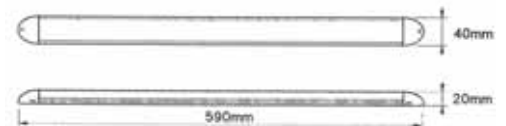

TL-103VW-5