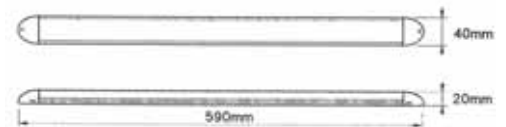

TL-BL-12	165 White LED with clear lens 12V
TL-BL-24	165 White LED with clear lens 24V
Size	580mm x 76mm X 44mm
Lens	Acrylic
Housing	ABS

TL-BL-12

TL-BL-24

TL-102VW-V4	12 WATT high power LED
CJ102W-A3	220V high power LED
Size	590mm x 40mm x 20mm
Lens	Acrylic
Base	Aluminium