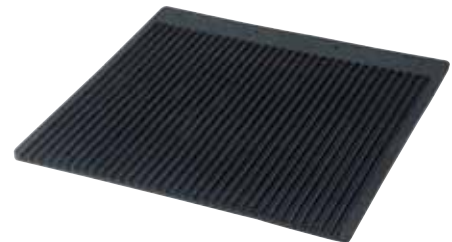

TRUCK, TRAILER & BUS COMPONENTS

SABS
ISO 9001

HEAVY DUTY MUD FLAPS

MF400

Size

Packing

Heavy duty mud flaps

600mm x 400mm

2 mud flaps per set

MF400

MF600

Size

Packing

Heavy duty mud flaps

600mm x 600mm

2 mud flaps per set

MF600

MF700

Size

Packing

Heavy duty mud flaps

600mm x 700mm

2 mud flaps per set

MF700