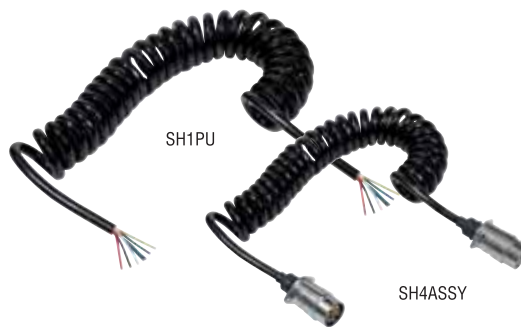

TRUCK, TRAILER & BUS COMPONENTS

SABS
ISO 9001

ELECTRICAL

SH1PU
SH4ASSY
SH1
SH4
SH1G

Heavy duty, Polyurethane SUZY (7core)
Heavy duty, Polyurethane SUZY (7core)complete with 2 x 7 pin plugs
Heavy duty, SUZY (7 core)
Medium duty 7 core electrical SUZY hose
Extra heavy duty 7 core electrical SUZY hose
“Green Mamba”

TRUCK, TRAILER & BUS COMPONENTS

SABS
APPROVED

SABS
ISO 9001

ELECTRICAL

88218

7 pin plug (male) manufactured according to ISO1724

88218

88205

7 pin socket (female) manufactured according to ISO1724

88205

TRUCK, TRAILER & BUS COMPONENTS

SABS
APPROVED

SABS
ISO 9001

ELECTRICAL

88205P

Plastic 7 pin socket

88205P

88218P

Plastic 7 pin plug

88218P

**JB1
Size**

Junction box including chocolate block and two bolts
110mm x 95mm

JB1