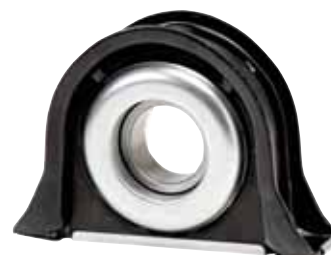

## BEARINGS

**35CB**

35mm centre bearing kit  
"D" TYPE BEARING ASSEMBLY

35CB

**40CB**

40mm centre bearing kit  
"D" TYPE BEARING ASSEMBLY

40CB

**45CB**

45mm centre bearing kit  
"D" TYPE BEARING ASSEMBLY

45CB

**50CB**

50mm centre bearing kit  
"D" TYPE BEARING ASSEMBLY

50CB