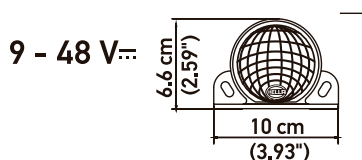

- Black plastic housing
- With integrated support for universal mounting
- Sound pressure level is generated by electronic solids
- Sound pressure level at 2m distance: 110 dB (A)
- Multi-voltage: 9V - 48V
- Currency: 0.1 to 0.6 A