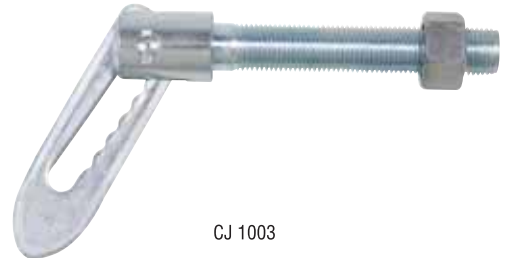

TRUCK, TRAILER & BUS COMPONENTS

SABS
ISO 9001

ANTI-LUCE FASTENERS

CJ1005S

Short thread baby anti-luce fastener
Small anti-luce with 15mm thread

CJ1005S

CJ1003S

Long thread baby anti-luce fastener
Small anti-luce with 35mm thread

CJ1003S

CJ1004S

**Body
Peg**

Weld on baby anti-luce fastener
12.5mm x 19mm
8mm x 9mm

CJ1004S

CJ 1005

**Size
Body
Length**

Short thread anti-luce fastener with nut
M12
25mm
20mm

CJ 1005

TRUCK, TRAILER & BUS COMPONENTS

SABS
ISO 9001

ANTI-LUCE FASTENERS

CJ1005	Short thread anti-luce fastener (without nut)
Size	M12
Body Length	25mm
Length	20mm

CJ1005

CJ 1003	Long thread anti-luce with nut
Size	UNF 1/2"
Length	75mm
Body	25mm

CJ 1003

CJ1003	Long thread anti-luce (without nut)
Size	UNF 1/2"
Length	75mm
Body	25mm

CJ1003

CJ1004	Weld on anti-luce fastener
Body	19mm x 26.5mm
Peg	12.6mm x 13mm

CJ1004