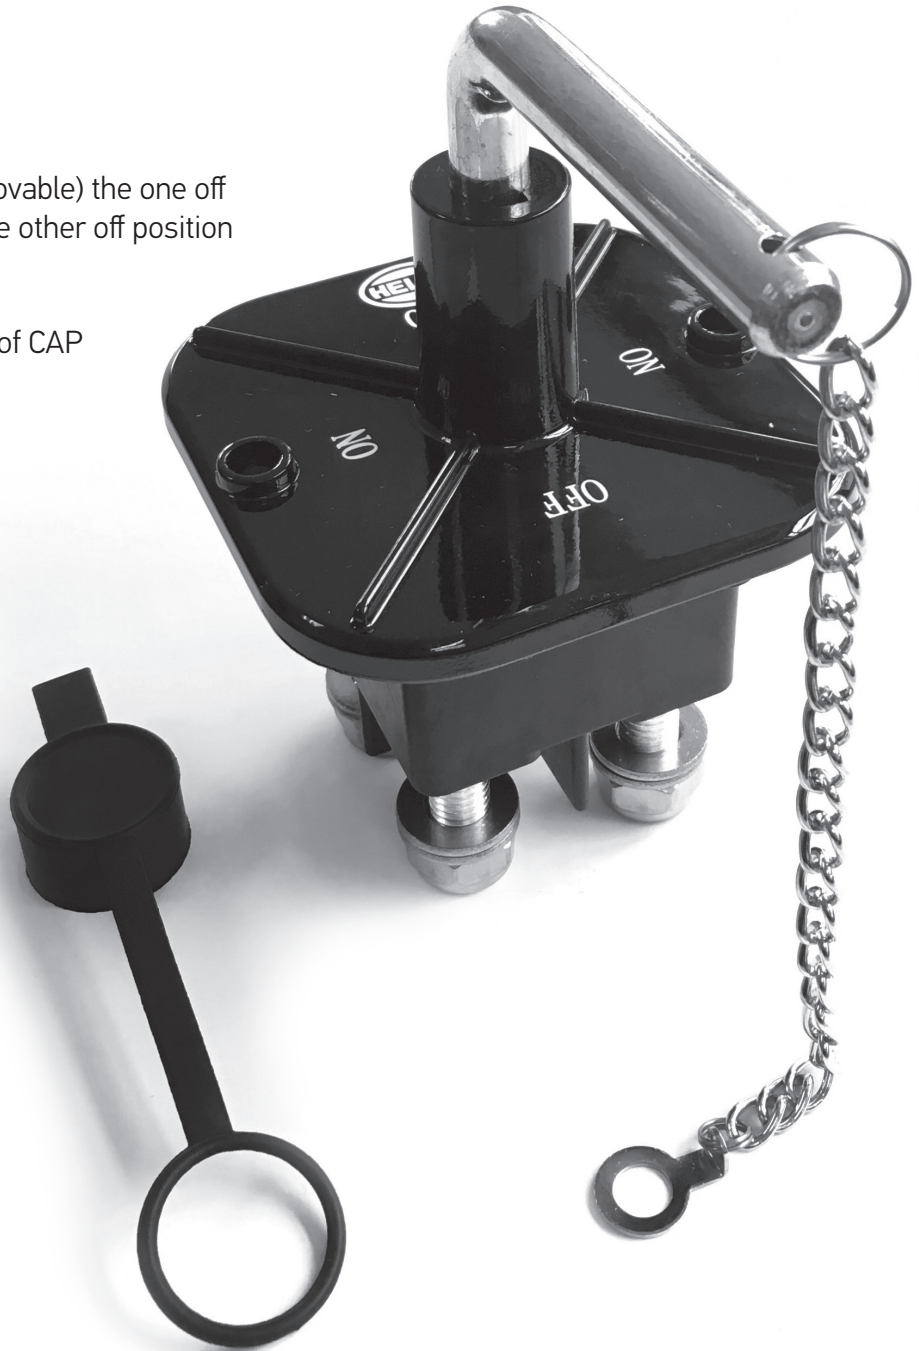

4 POLE BATTERY MASTER SWITCH

PRODUCT SPECIFICATIONS

- 12VDC 300amps continuous
- 24VDC 120amps continuous
- 1000 amps for 10 seconds

4 positions: ON/OFF/ON/OFF (removable) the one off position you can remove the key, the other off position you can't.

With removable lever and Waterproof CAP

Part Number: 6EK-001559-981
Short Code: D9981

HELLA Automotive South Africa (Pty) Ltd.

Sales Telephone: +27 (0) 41 996 5700
Sales Telefax: +27 (0) 41 996 5720

www.hella.co.za
[@hellasouthafrica](https://www.facebook.com/hellasouthafrica)